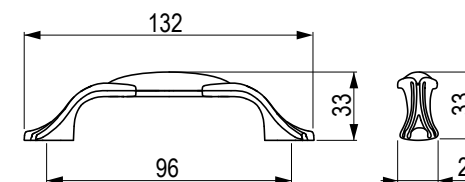

VINTAGE [Zamac]

08/23-14

360611