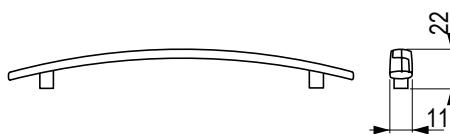

<-->	•••	08
115	96	157282
147	128	157283
180	160	157284

SERENA [Zn]

08
157285

ULIKO [Zn]

<-->	•••	08
141	96	157265
173	128	157266

RECESSED HANDLES AND PROFILES

An elegant and minimalist solution for a smooth furniture surface. Thanks to their installation method in milled holes, the recessed handles do not protrude and maintain a clean and uncomplicated appearance. Their design is easy to combine with different interior styles, whether modern, minimalist or traditional. The practical side of their qualities: they minimise the risk of getting stuck on clothing and other objects. Recessed handles are a great choice for those who prefer clean and simple lines and want to maintain the harmony of their furniture's appearance.