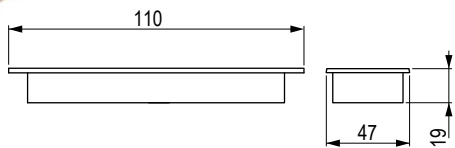

VASCA

BE-12 OA-12

351889 351888

13,5 100 × 40 × 13,5