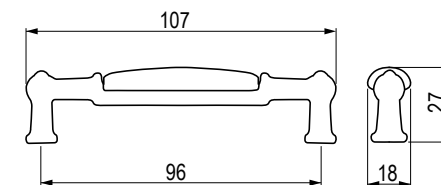

SARA [Zamac]

15/23-20 08/23-20 08/23-14

288823 309006 309007